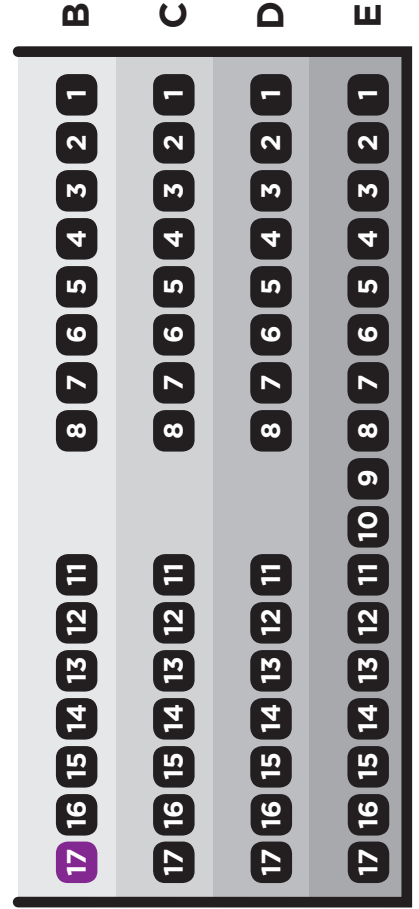

WESTCOAST BLACK THEATRE

MainStage

Wheelchair accessible seat

Restricted view

HOUSE CENTER